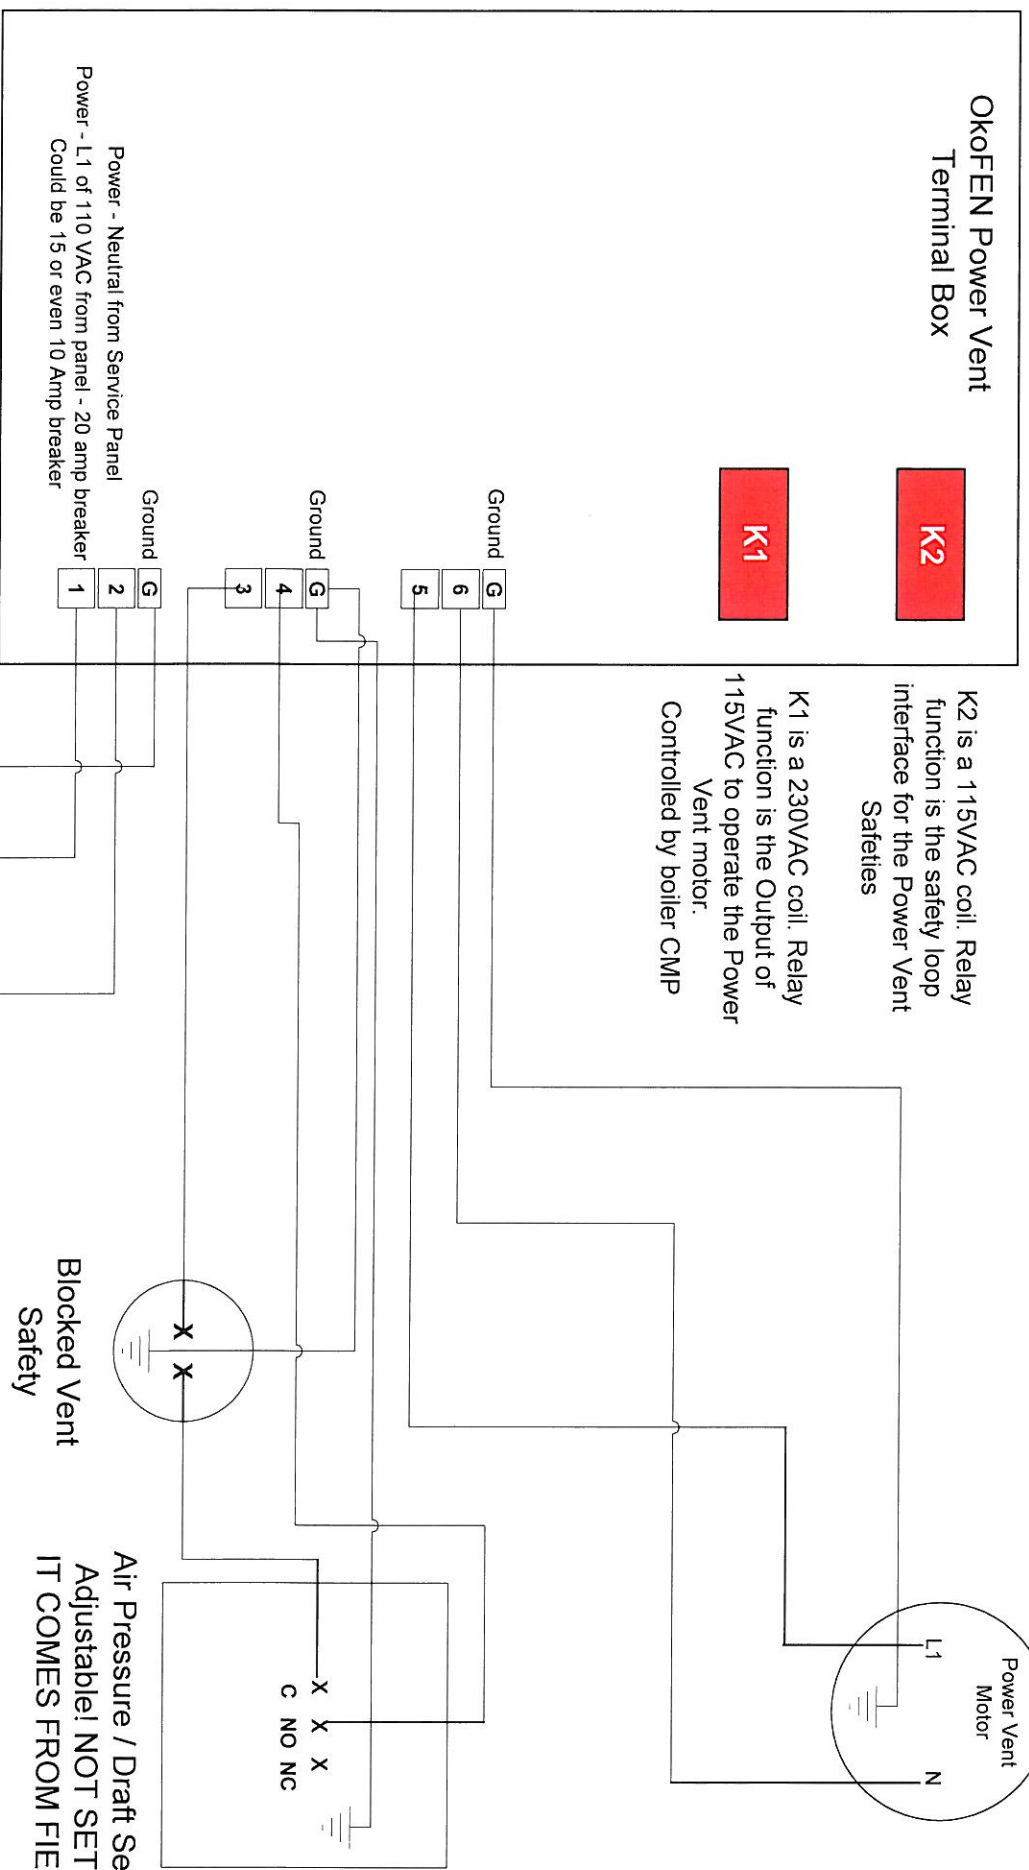

MeSys WIRING DIAGRAM FOR OKOFEN boilers interconnections Power Vent Terminal Box

All wiring to meet NEC and all state and local code requirements.